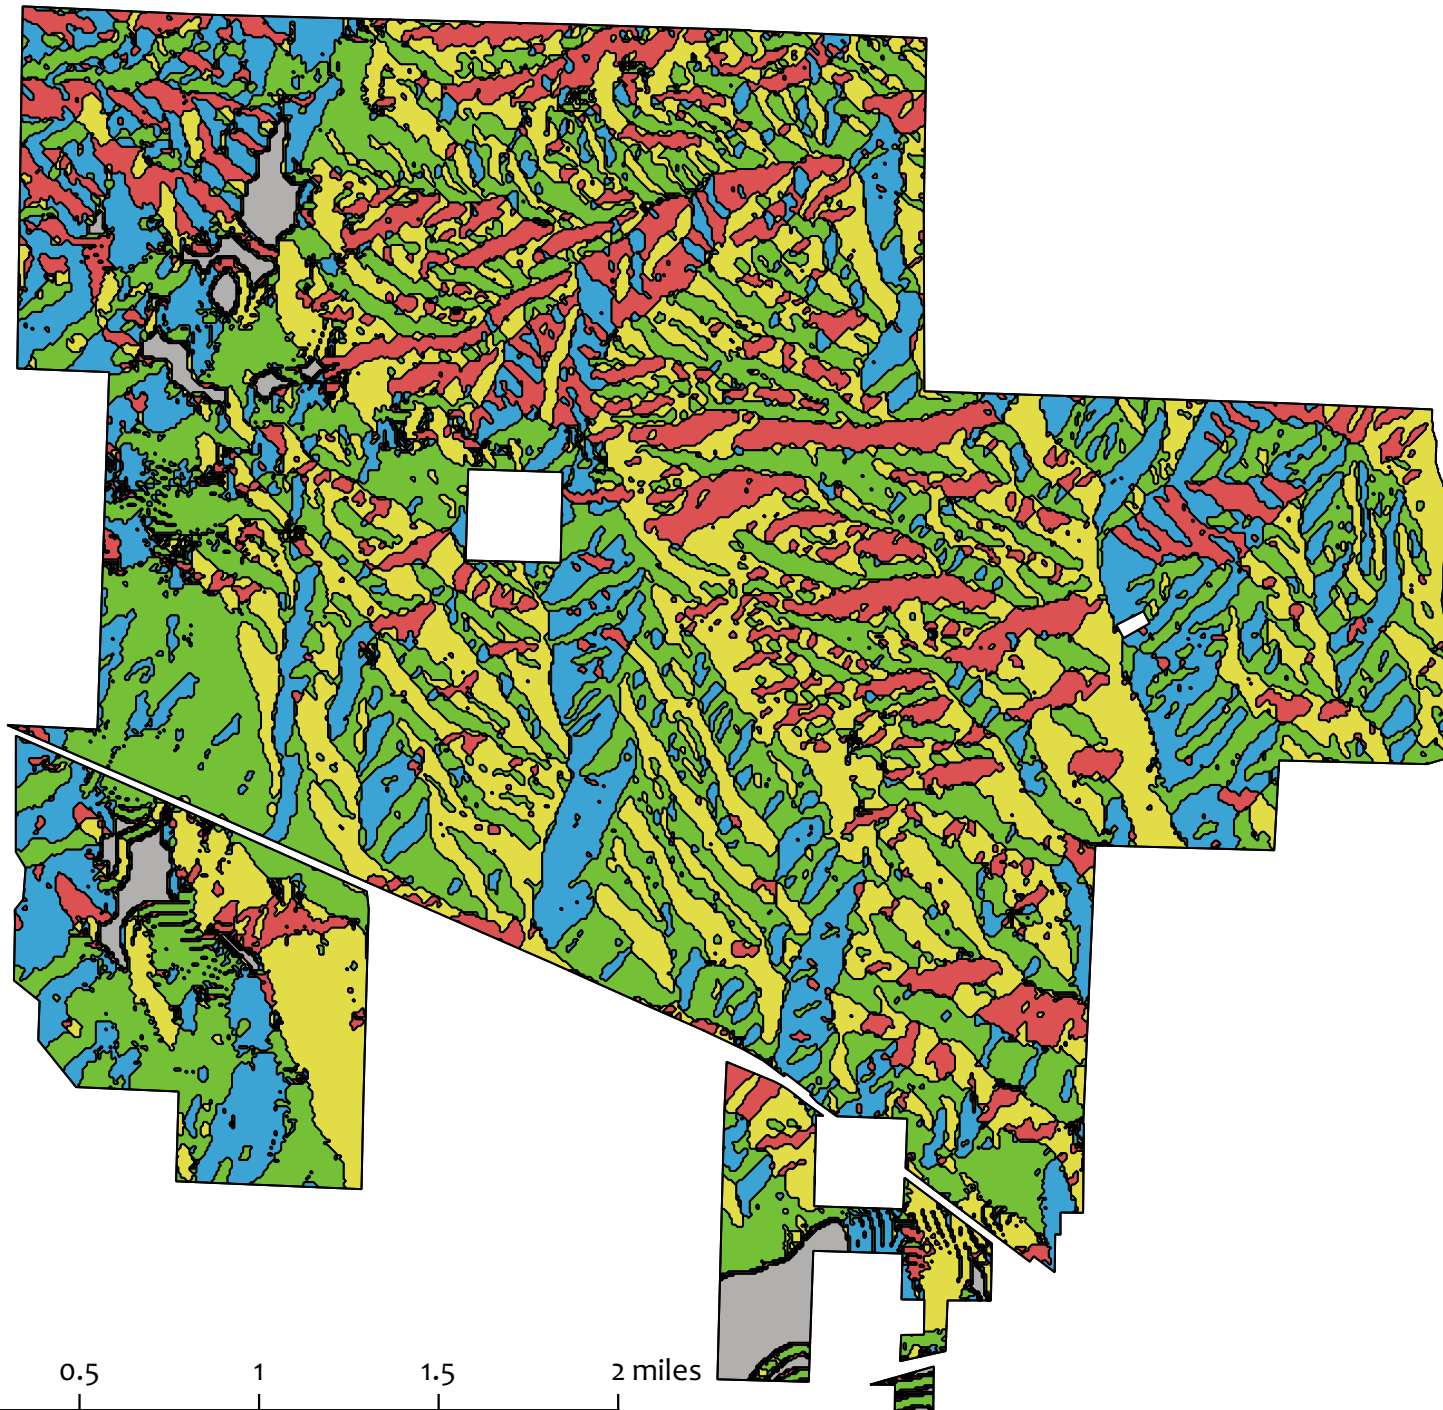

Weidert Farms

Aspect categories

Legend

Aspect

- North
- East
- South
- West
- Flat

Scale 1:34,000

Map projection UTM Zone 11 NAD 83

Map prepared by Richard Rupp, Palouse Geospatial

May 2017

This product is for informational purposes and may not have been prepared for, or be suitable for legal, engineering, or surveying purposes. Users of this information should review or consult the primary data and information sources to ascertain the usability of the information.