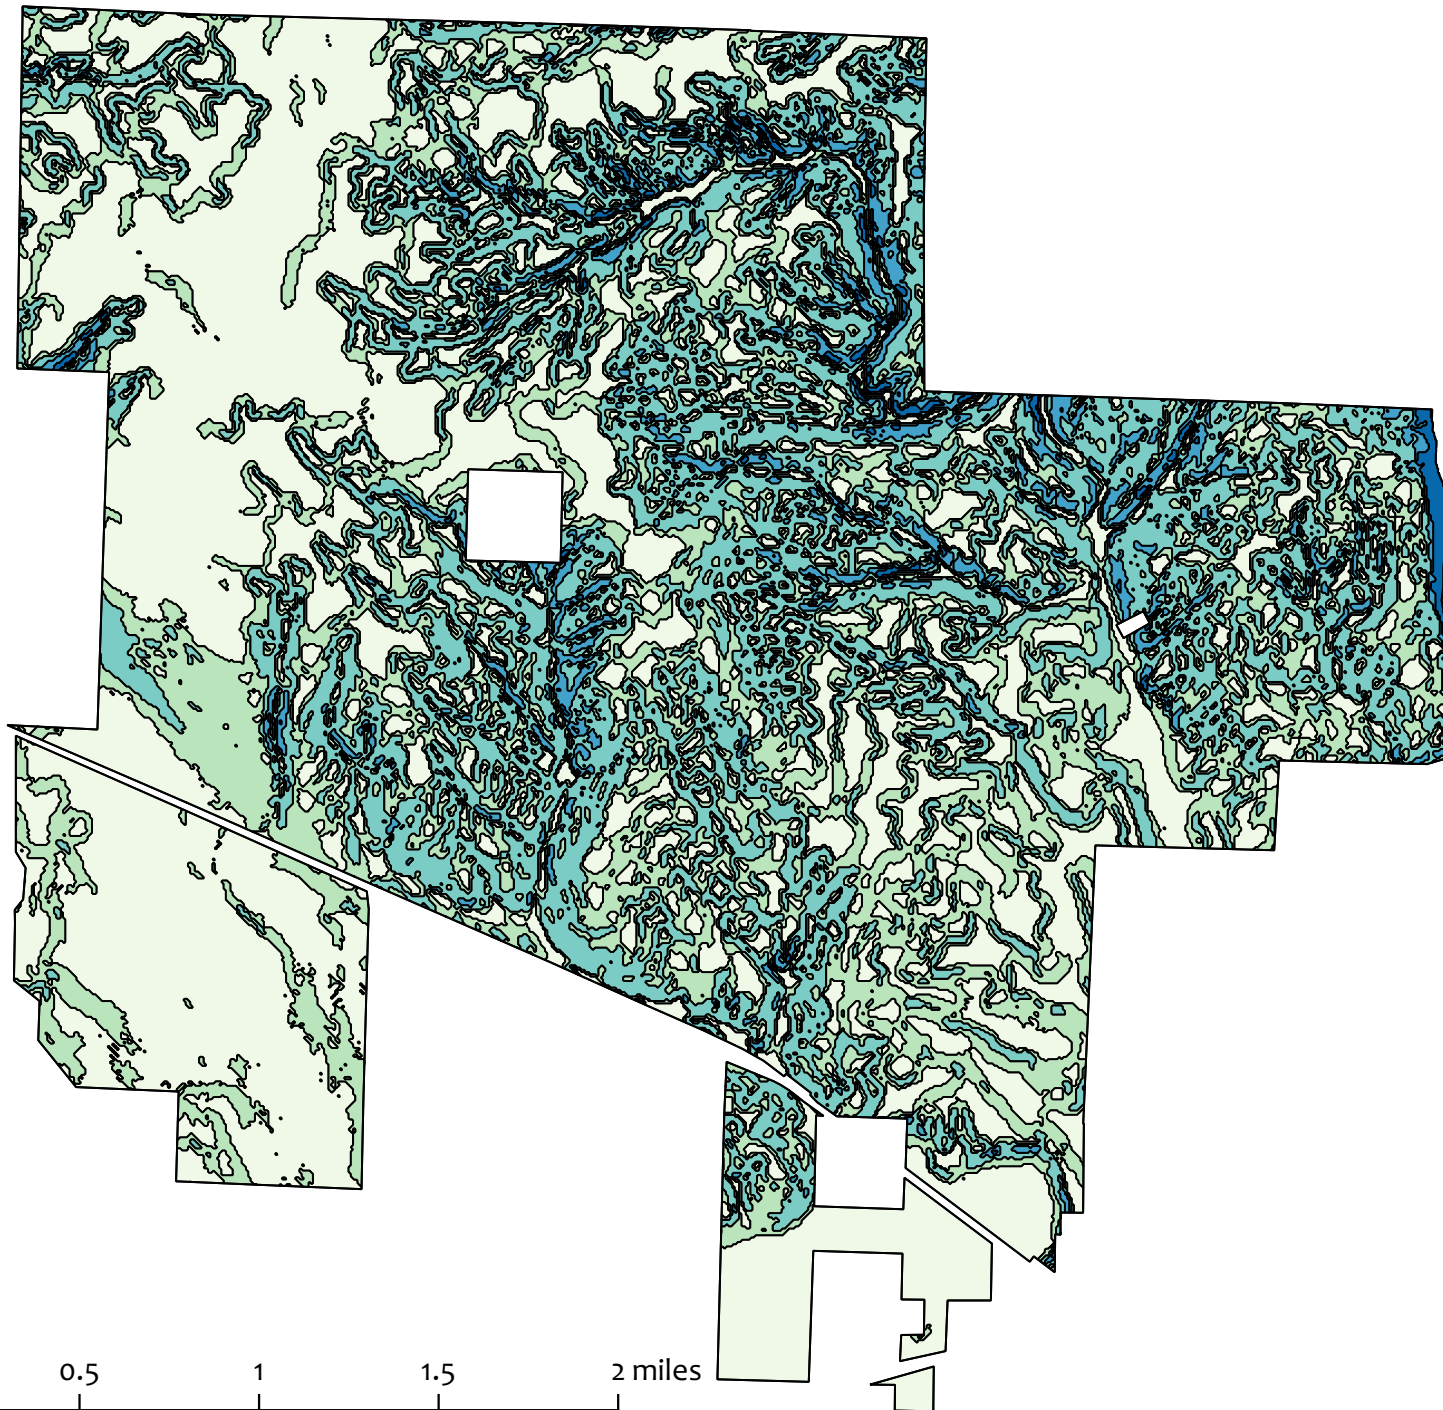

Weidert Farms

Slope categories

Legend

Percent slope

Scale 1:34,000

Map projection UTM Zone 11 NAD 83

Map prepared by Richard Rupp, Palouse Geospatial

May 2017